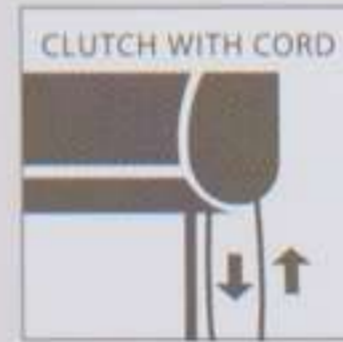

Choose from wide range of colours and textures. Available in manual or motorized mechanism.

CHOOSE AN OPERATING SYSTEM FOR YOUR BLINDS

Classic Style

Privacy Style

Automation

OPERATING SYSTEM	CLASSIC									
	38MM CONCEPT		46MM CONCEPT		38MM CONCEPT			46MM CONCEPT		
	Mini W in feet	Mini H in feet	Mini W in feet	Mini H in feet	Max W in feet	Max H in feet	Max SFT in feet	Max W in feet	Max H in feet	Max SFT in feet
Clutch system with chain / cord	2	2.5	2.25	2.5	8.5	8	55	8.5	10	70
Motorized	NA	NA	2.25	2.5	NA	NA	NA	8.5	10	70