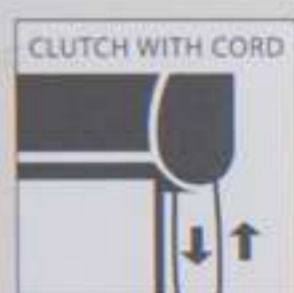

2. CHOOSE YOUR OPERATING SYSTEM

3. CHOOSE YOUR LIGHT FILTRATION

4. CHOOSE YOUR SHADE FROM THE COLLECTION

Opal, Orchid, Aster, Trio, Crest, Diamond, Rainbow, Lily, Crystal, Classic, Natural View, Linen, Europa, Mosaic and many more

5. YOU ARE READY TO ORDER NOW