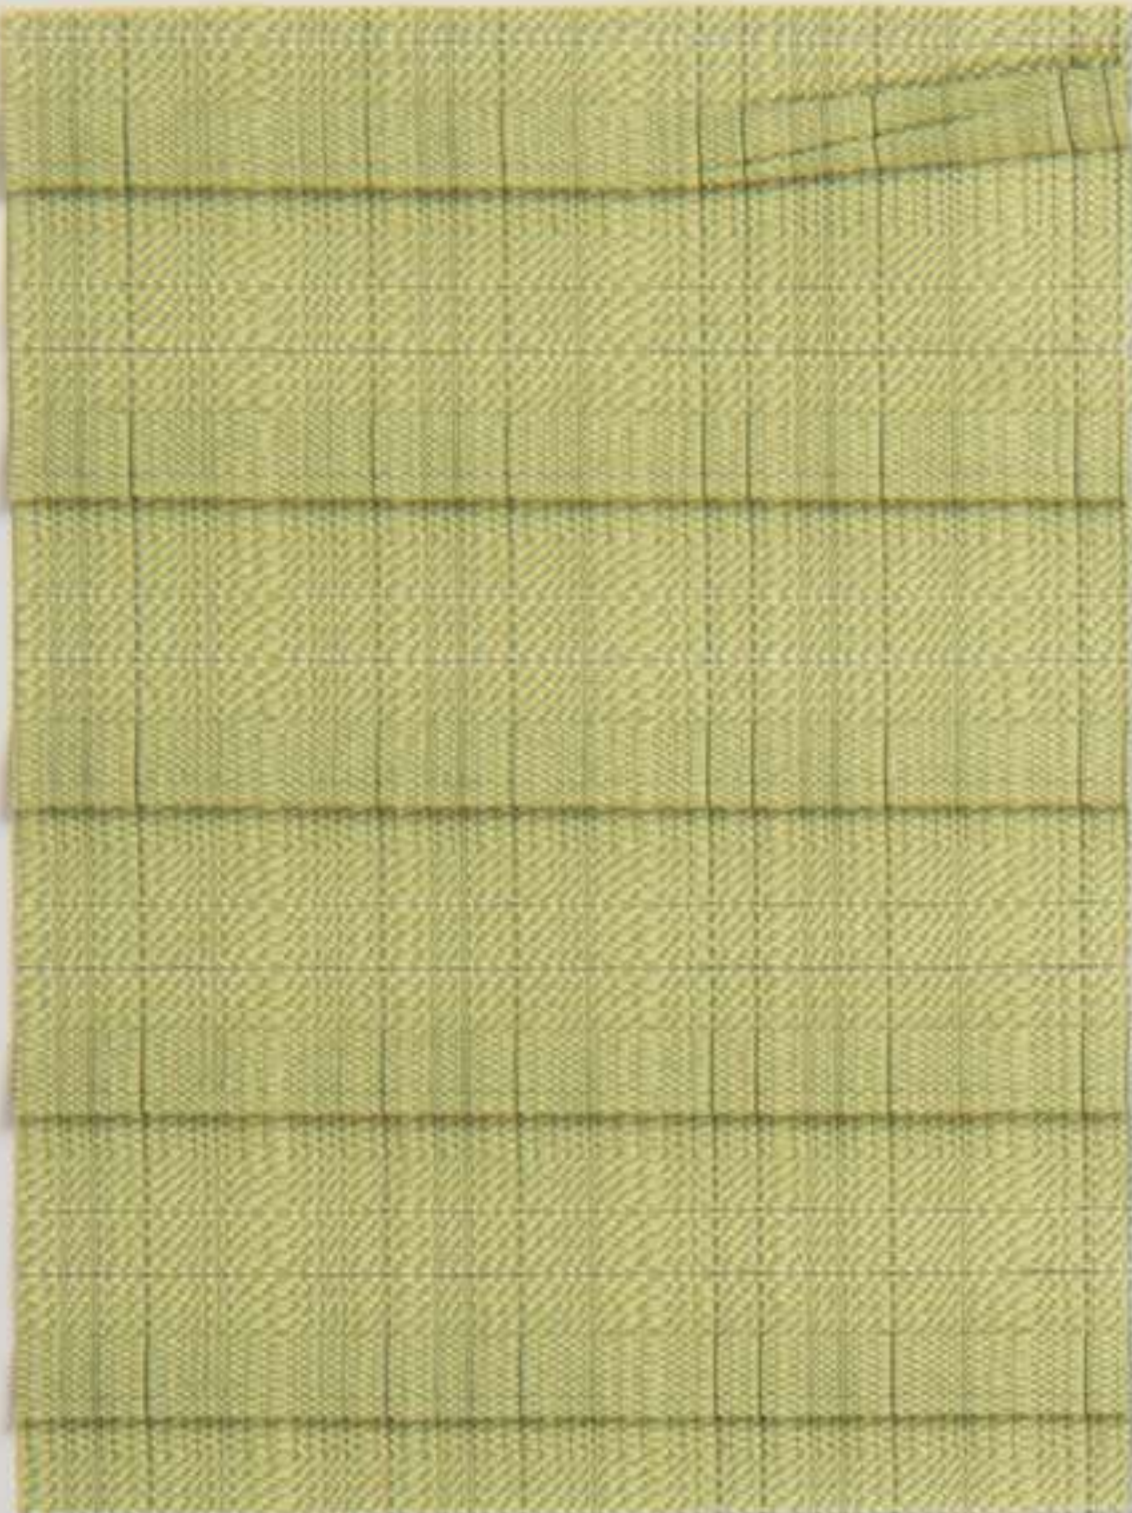

REGALE GREY

REGALE CHOCOLATE

REGALE BLACK

REGALE TAUPE

SPECIFICATIONS

Composition - 100% polyester | Width - 2.80 m

SONATINE
WIND CHIMES

WI - GREEN