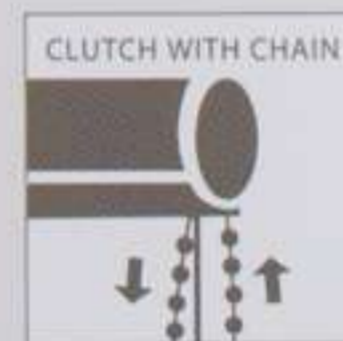

Choose from wide range of colours and textures. Available in manual or motorized mechanism.

CHOOSE AN OPERATING SYSTEM FOR YOUR BLINDS

Classic Style

Privacy Style

Automation

OPERATING SYSTEM	CLASSIC									
	38MM CONCEPT		46MM CONCEPT		38MM CONCEPT			46MM CONCEPT		
	Mini W in feet	Mini H in feet	Mini W in feet	Mini H in feet	Max W in feet	Max H in feet	Max SFT in feet	Max W in feet	Max H in feet	Max SFT in feet
Clutch system with chain / cord	2	2.5	2.25	2.5	8.5	8	55	8.5	10	70
Motorized	NA	NA	2.25	2.5	NA	NA	NA	8.5	10	70