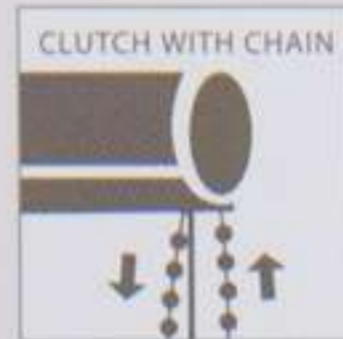

Choose from wide range of colours and textures. Available in manual or motorized mechanism.

CHOOSE AN OPERATING SYSTEM FOR YOUR BLINDS

Classic Style

Privacy Style

Automation

OPERATING SYSTEM	CLASSIC									
	38MM CONCEPT		46MM CONCEPT		38MM CONCEPT			46MM CONCEPT		
	Mini W in feet	Mini H in feet	Mini W in feet	Mini H in feet	Max W in feet	Max H in feet	Max SFT in feet	Max W in feet	Max H in feet	Max SFT in feet
Clutch system with chain / cord	2	2.5	2.25	2.5	8.5	8	55	8.5	10	70
Motorized	NA	NA	2.25	2.5	NA	NA	NA	8.5	10	70