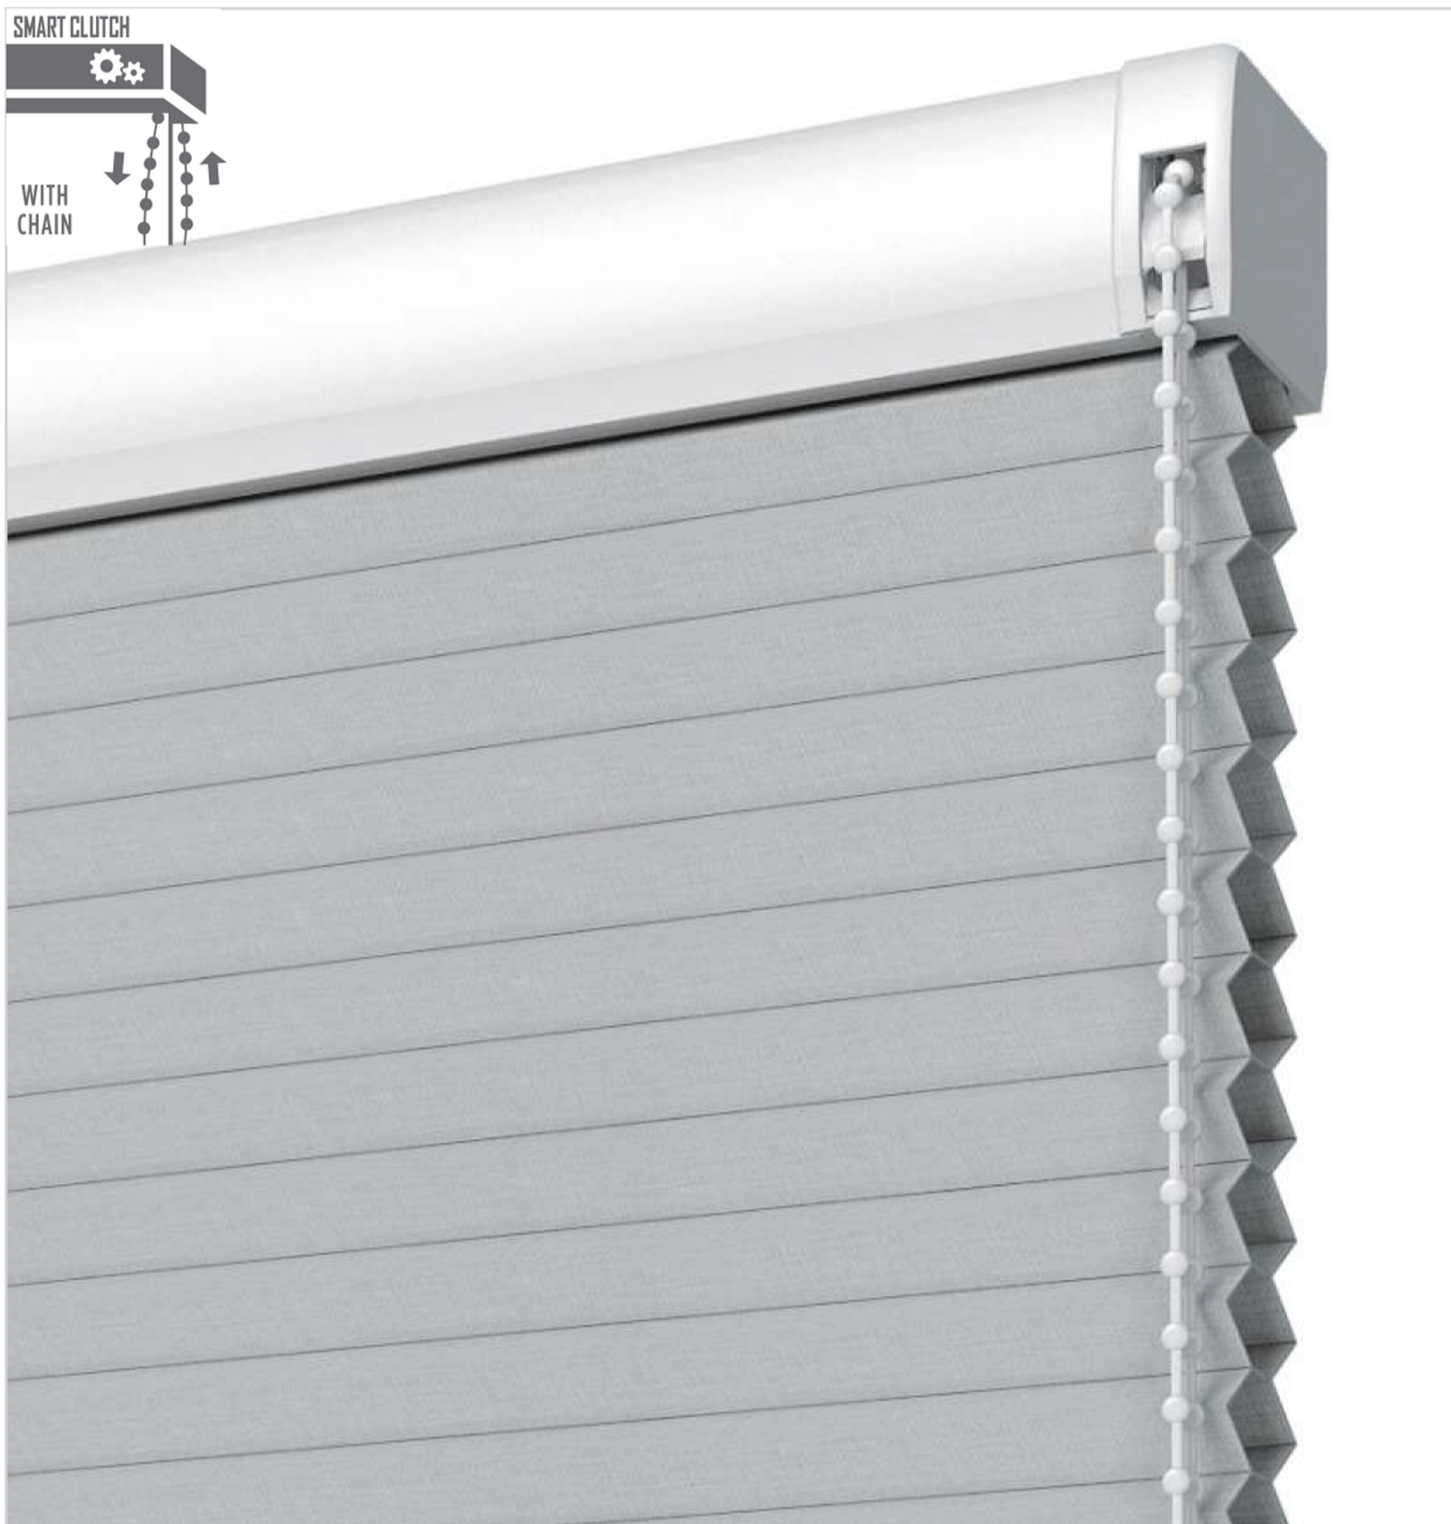

CELLULAR OPERATING SYSTEM

| Classic Style

Smart Clutch Operation