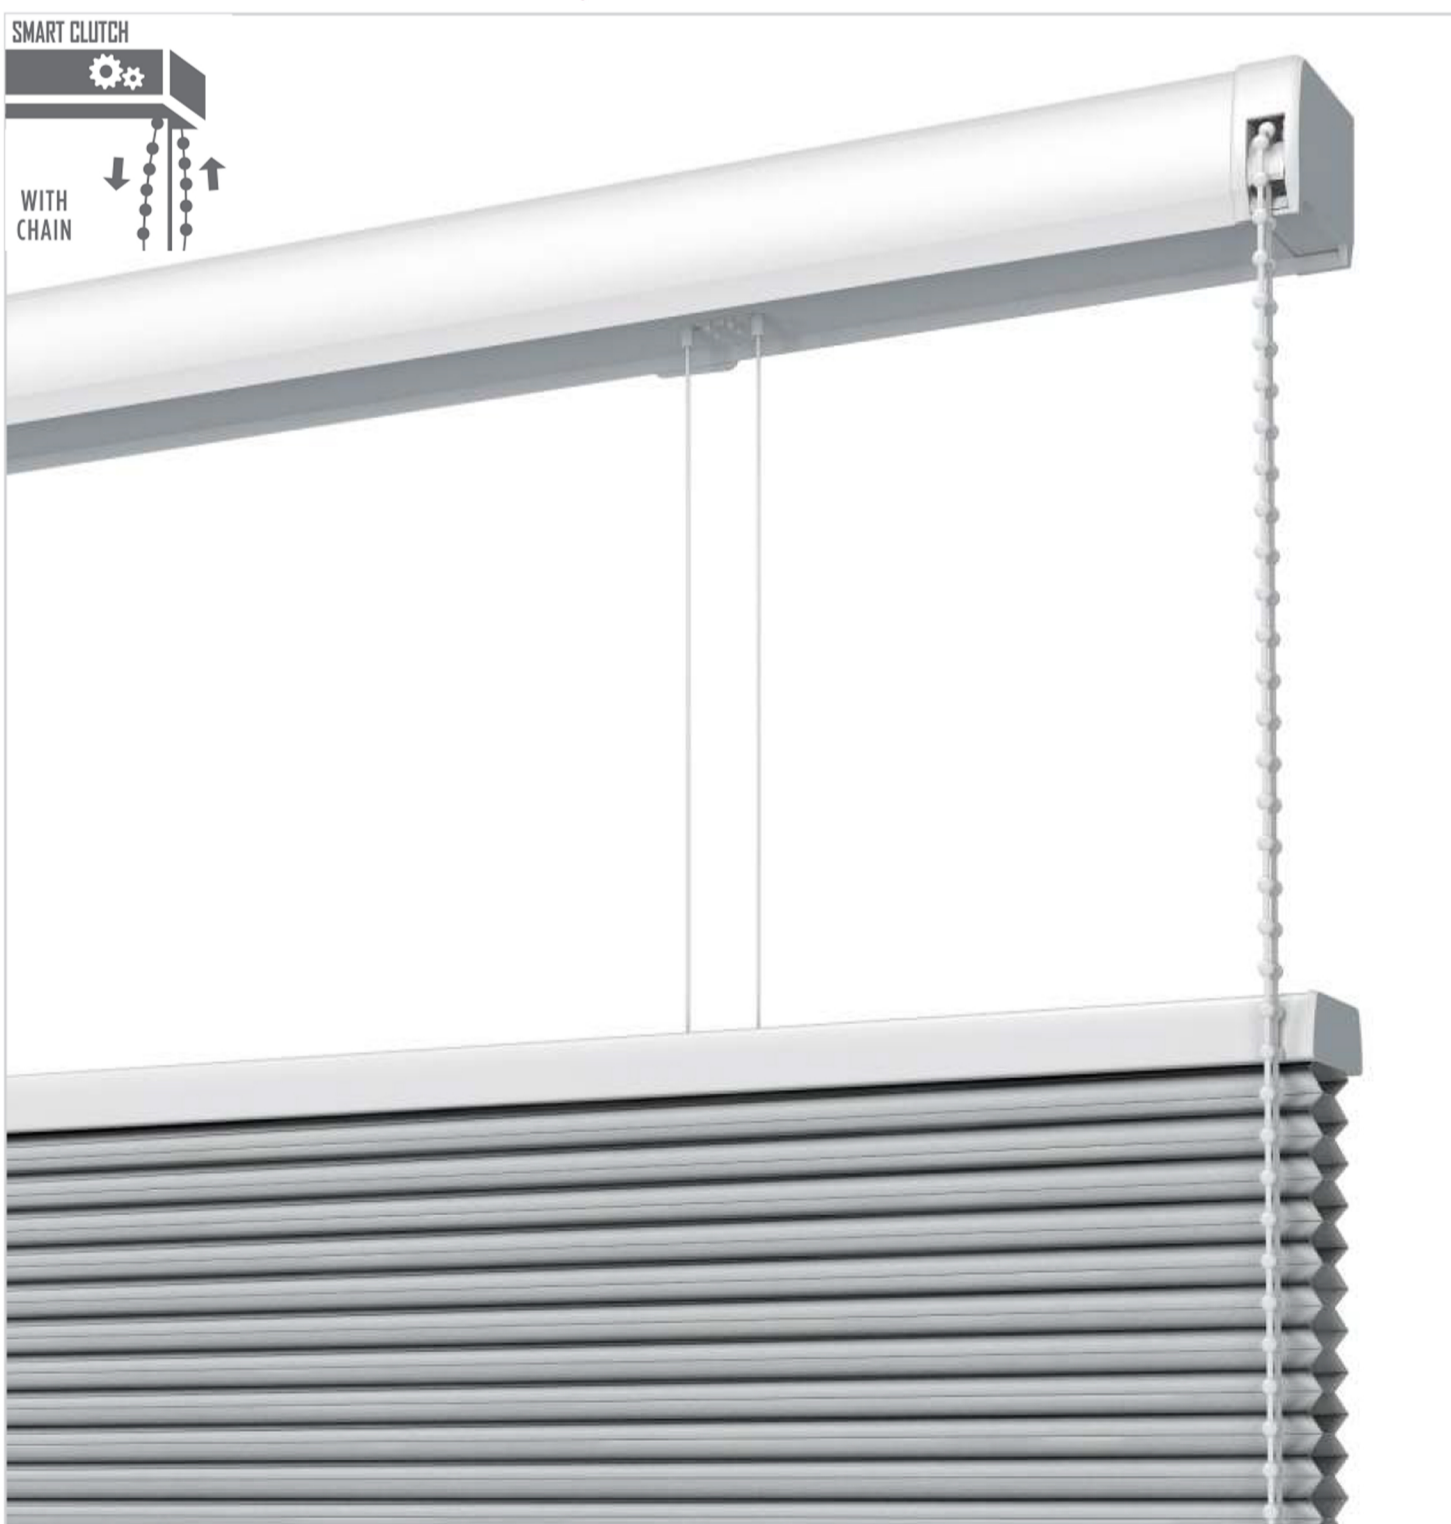

| Top Down Bottom UP (TDBU) Style

Smart Clutch Operation